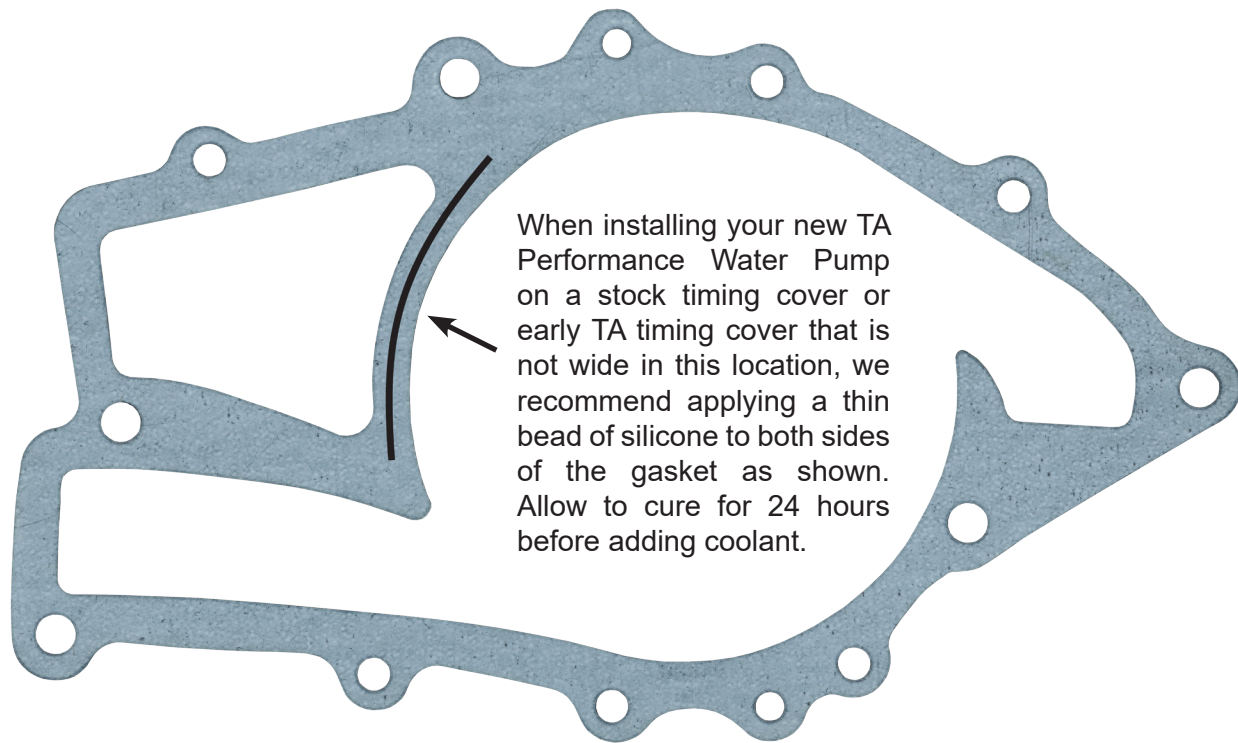

## TA PERFORMANCE 400-430-455 WATER PUMP INSTRUCTIONS

---

---

16167 N. 81ST ST. SCOTTSDALE, AZ 85260 | PHONE: (480) 922-6807 | WWW.TAPERFORMANCE.COM