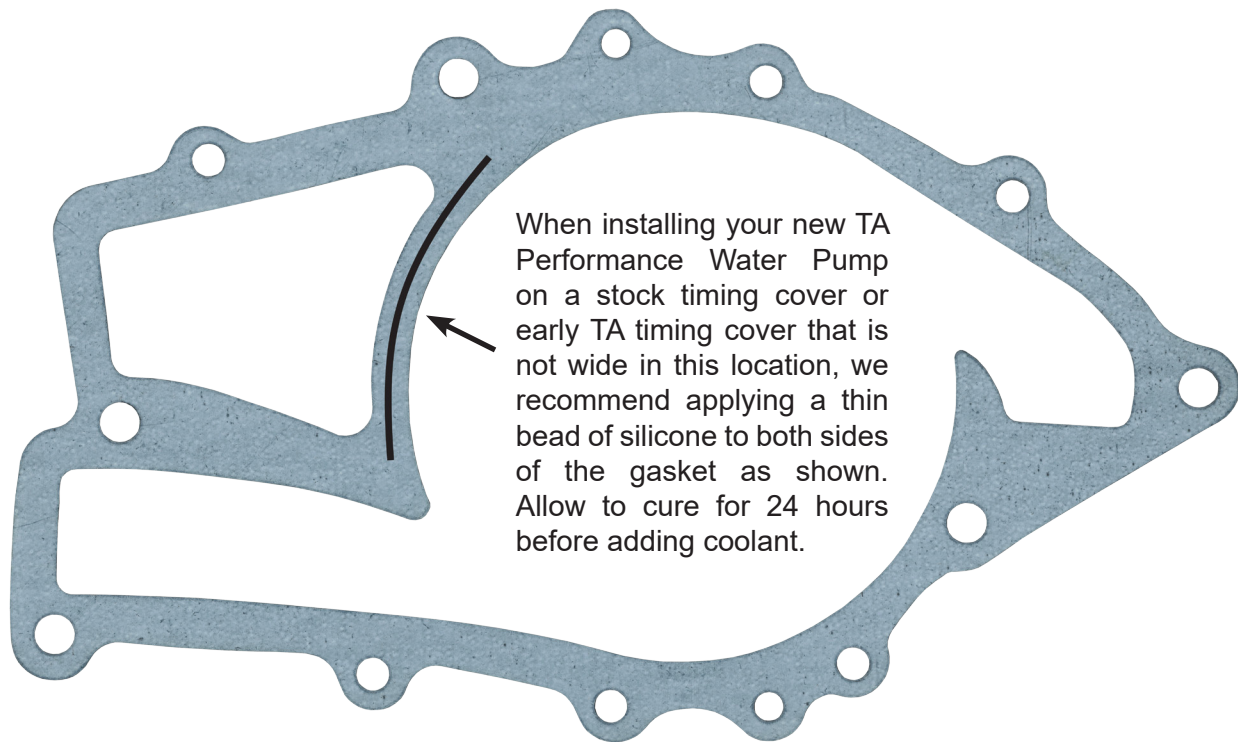

TA PERFORMANCE 400-430-455 WATER PUMP INSTRUCTIONS

16167 N. 81ST ST. SCOTTSDALE, AZ 85260 | PHONE: (480) 922-6807 | WWW.TAPERFORMANCE.COM